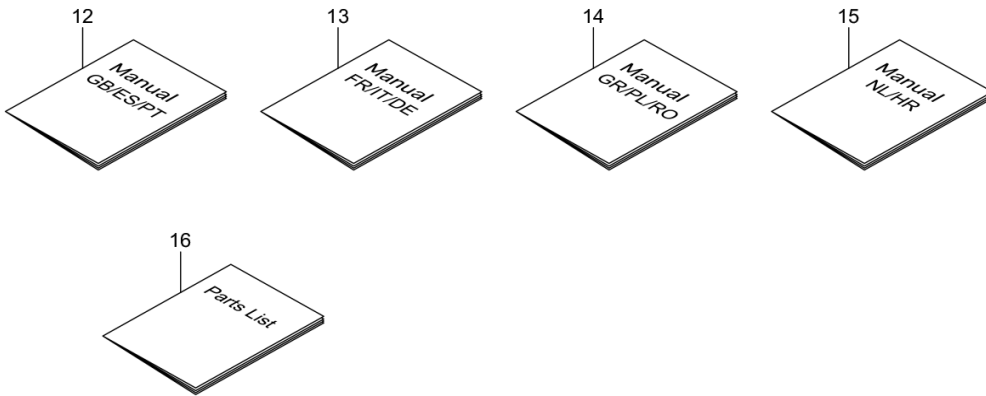

6. MX36EH
ACCESSORIES

- 11 -

Status	Position	Parts Number	Parts Name	Unit Quantity	Set Unit Quantity	Remarks	Price	Maker code
	1	560584		1		Incl.2-10	0	
	2	560535		1			0	
	3	560536		1		17X19X(+)	0	
	4	560537		1		8x10	0	
	5	560538		1		3mm	0	
	6	560539		1		4mm	0	
	7	560540		1		5mm	0