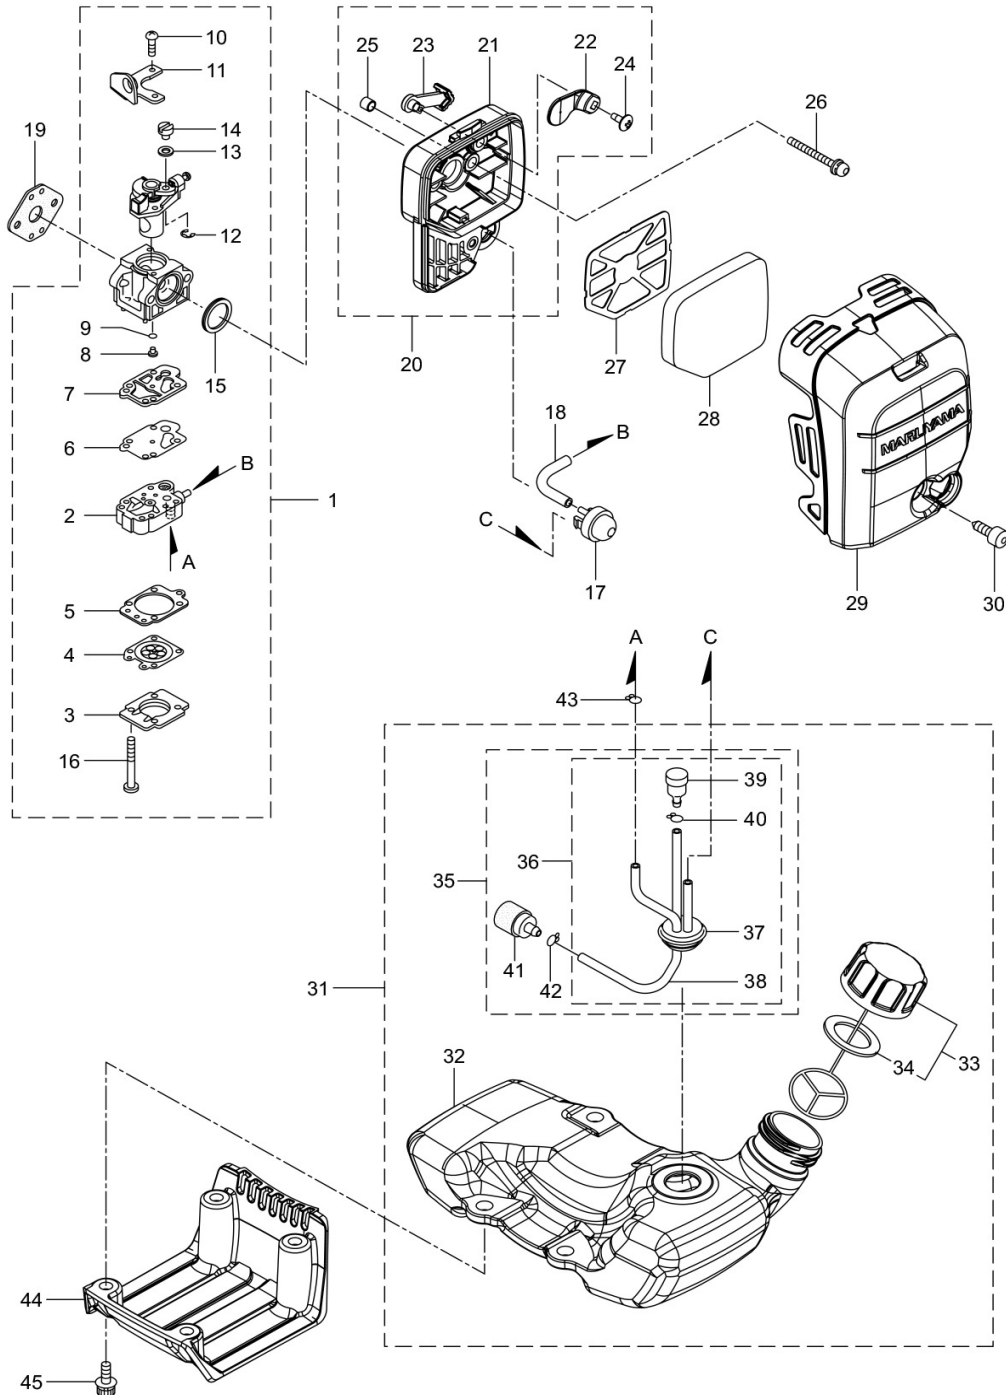

5. MX36EH
CARBURETOR, FUEL TANK

- 11 -

Status	Position	Parts Number	Parts Name	Unit Quantity	Set Unit Quantity	Remarks	Price	Maker code
	1	246167	CARBURETOR ASSY	1		Incl.2-16	996	
	2	246365		1			0	
	3	263726	COVER PLATE	1			123	
	4	283905	DIAPHRAGM METERRING	1			560	
	5	263727	GASKET	1			54	
	6	262994	DIAPHRAGM	1			212	
	7	282576	GASKET	1			116