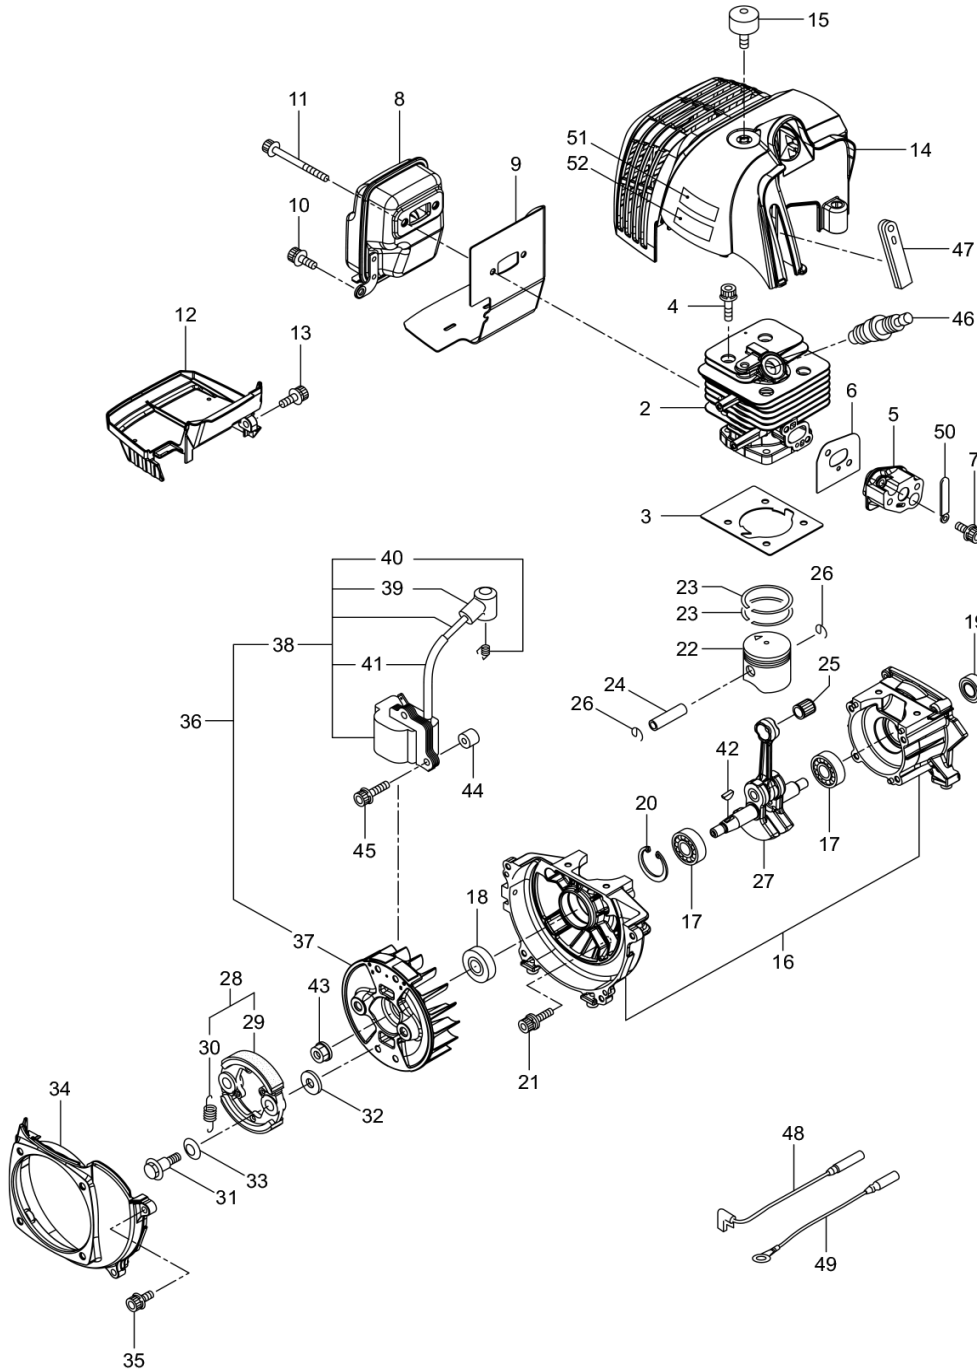

3. MX36EH
ENGINE

- 5 -

1

Status	Position	Parts Number	Parts Name	Unit Quantity	Set Unit Quantity	Remarks	Price	Maker code
	1	875284		1		FE362/01	0	
	2	246041	CYLINDER	1			3640	
	3	279859	GASKET	1			120	
	4	261250	CAP SCREW	4	5	M5x20	16	
	5	279669	INSULATOR ASSY	1			467	
	6	279671	GASKET	1			27